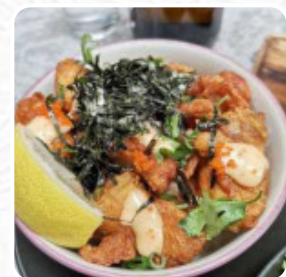

Sharing Plates Speisekarte

<https://speisekarte.menu/>

143, Jalan Bendahara, 75100 Melaka, Malaysia, Malacca
+60135208332